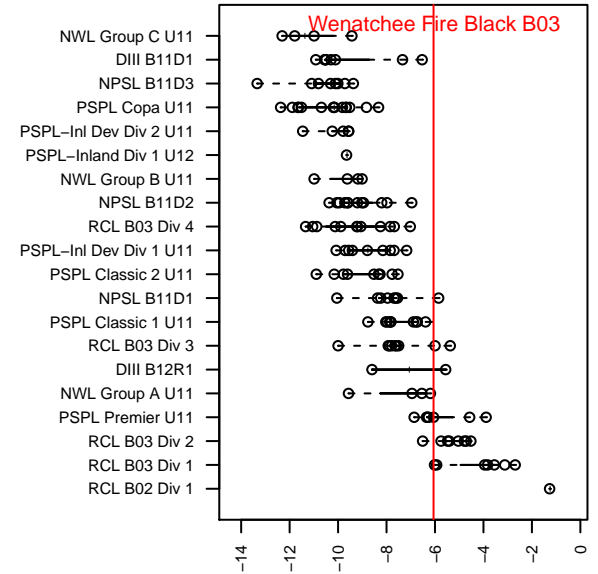

Wenatchee Fire Black B03

Wenatchee Fire FC
 Wenatchee, WA
 B03 total strength=542
 attack=0.65 defense=0.26
 fall league = PSPL Premier U11
 spr league = Spr PSPL Classic 1 U12
 notes= McCourtie 2014

alt names used:
 WENATCHEE FIRE B03/04
 Wenatchee Fire [B03]
 Wenatchee Fire B03-Black-McCourtie
 Wenatchee Fire [B03]
 WENATCHEE FIRE FC WENATCHEE FIRE BC

Venues played:
 2014 RVS Classic BU11
 2014 Skagit Super Cup U11 Gold
 2014 Xtreme Cup BU11
 2014 PSPL Premier U11
 2014 Wenatchee Apple Cup BU12 Gold
 2014 Spr PSPL Classic 1 U12
 2014 WA Cup BU11 Gold/Platinum U11

**attack and defense variance (black dot)
relative to other teams
and top 10 in region**

**attack and defense rating
relative to others at age
and all opponents in last 13 months**

Performance relative to 13 month average