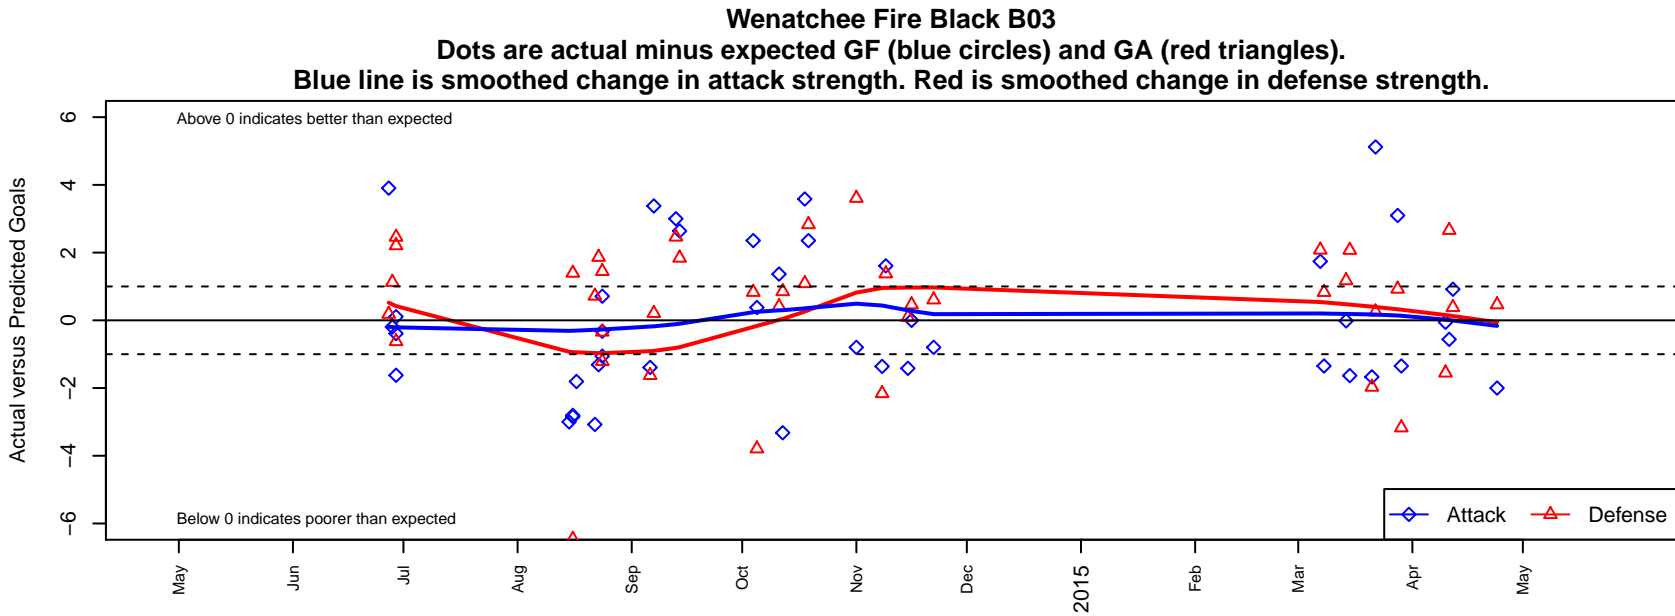

Wenatchee Fire Black B03

Wenatchee Fire FC
 Wenatchee, WA
 B03 total strength=542
 attack=0.65 defense=0.26
 fall league = PSPL Premier U11
 spr league = Spr PSPL Classic 1 U12
 notes= McCourtie 2014

alt names used:
 WENATCHEE FIRE B03/04
 Wenatchee Fire [B03]
 Wenatchee Fire B03-Black-McCourtie
 Wenatchee Fire [B03]
 WENATCHEE FIRE FC WENATCHEE FIRE BC

**attack and defense variance (black dot)
relative to other teams
and top 10 in region**

**attack and defense rating
relative to others at age
and all opponents in last 13 months**

Performance relative to 13 month average